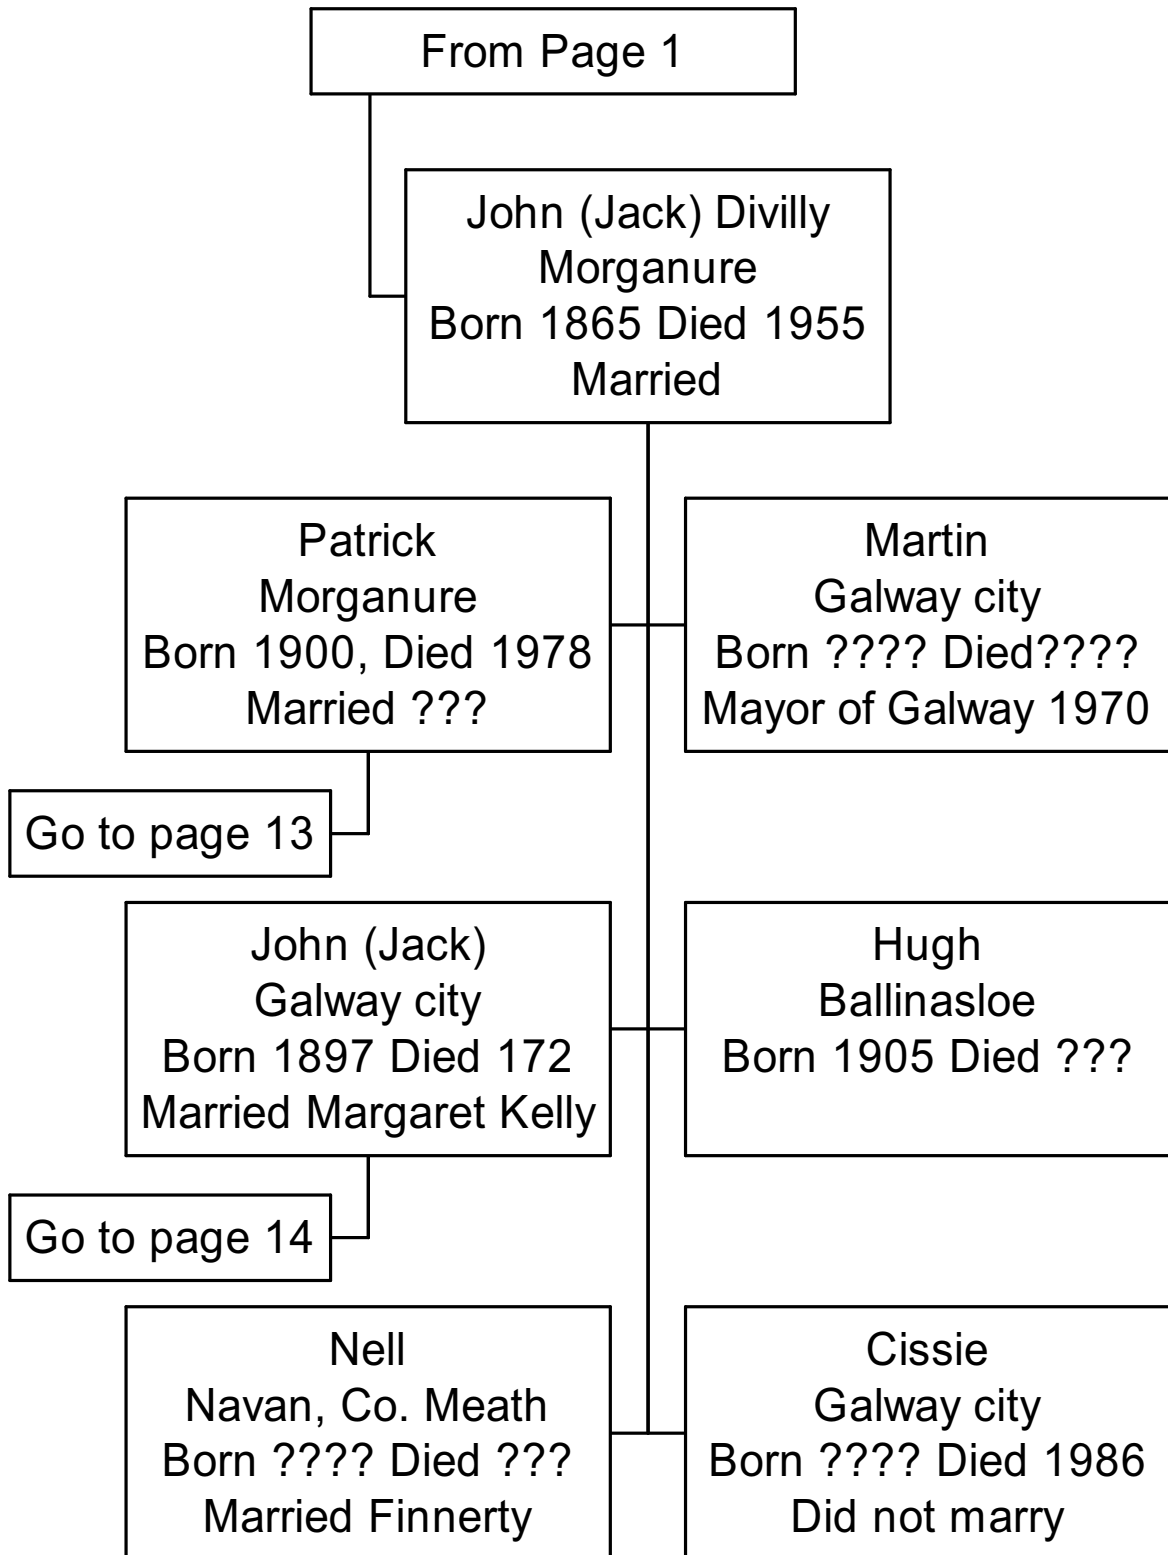

Michael
Born 1875 Died ???
Married Katy Kelly No family

From Page 2

Ellen Glynn (Divilly)
Kilkerrin
Born 1907 Died 1972
Married William Glynn

Tom
Kilkerrin
Died 2004

Joe
Dunmore

Frank
Miltown

Maureen
Dublin
Married Tom Burke