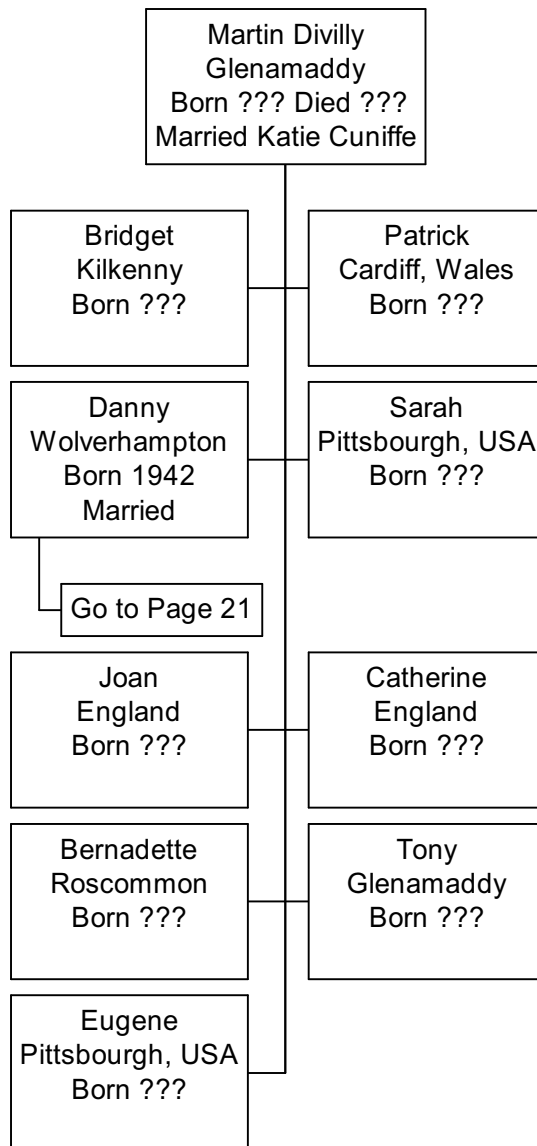

Bridget
Morganure/Castleblakney
Born 1878 Died ????
Married Wade No family

Pat
Scregg
Born 1862 Died 1946
Married Bridget Noone

John (Jack)
Morganure
Born 1865 Died 1955
Married ???

Go to Page 2

Go to Page 3

Michael
Born 1875 Died ???
Married Katy Kelly No family

From Page 2

Ellen Glynn (Divilly)
Kilkerrin
Born 1907 Died 1972
Married William Glynn

Tom
Kilkerrin
Died 2004

Joe
Dunmore

Frank
Miltown

Maureen
Dublin
Married Tom Burke

Padraic

Mary

John

Carmel

Christy

Gerard

From Page 3

Patrick Divilly
Morganure
Born 1900 Died 1978
Married ????

Tanguay
Reunion
Born ???

From Page 14

Kevin Divilly
Perth, Australia
Born ???
Married to Maria

Brendan
Perth, Australia
Born 1988

Liam
Perth, Australia
Born 1989

Tomas
Perth, Australia
Born 1993

Colm
Perth, Australia
Born 1994