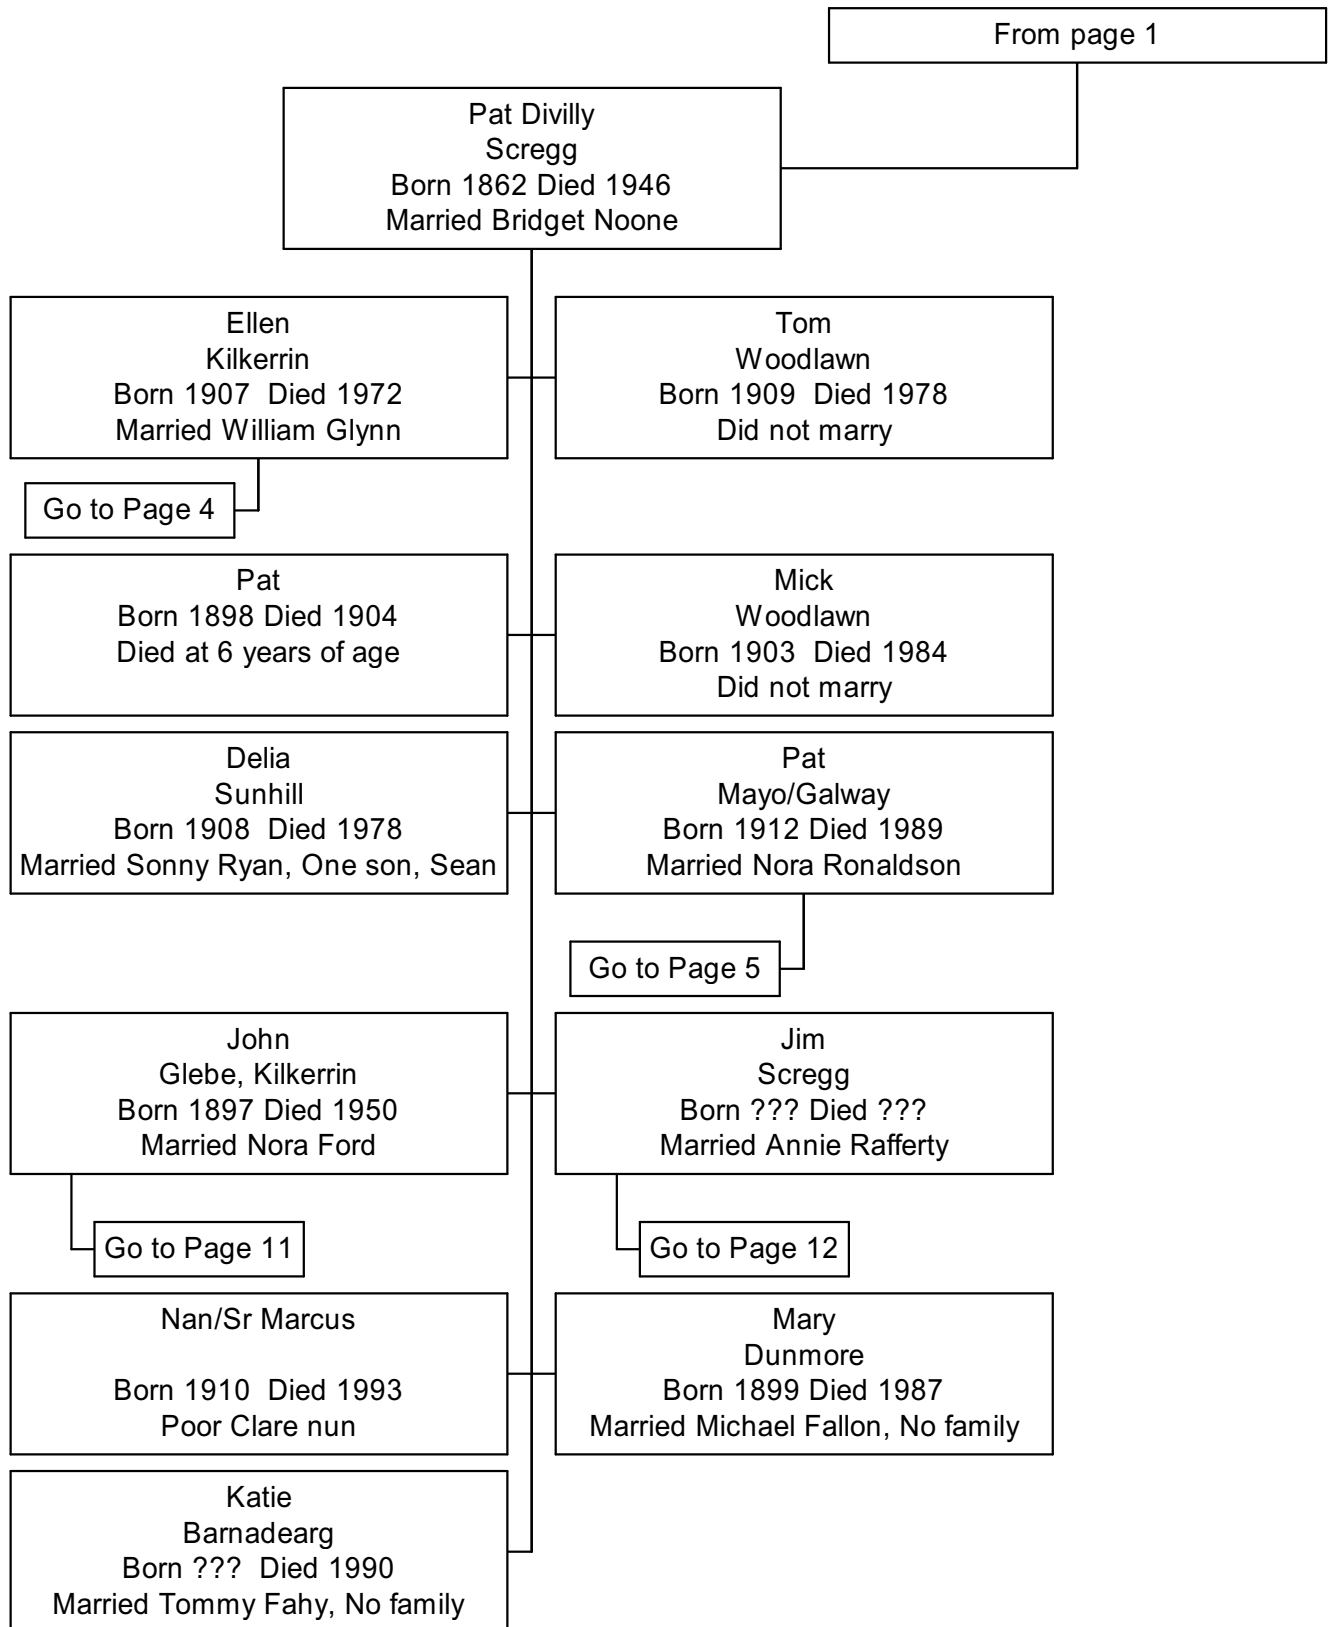

Michael
Born 1875 Died ???
Married Katy Kelly No family

From Page 2

Ellen Glynn (Divilly)
Kilkerrin
Born 1907 Died 1972
Married William Glynn

Tom
Kilkerrin
Died 2004

Joe
Dunmore

Frank
Miltown

Maureen
Dublin
Married Tom Burke